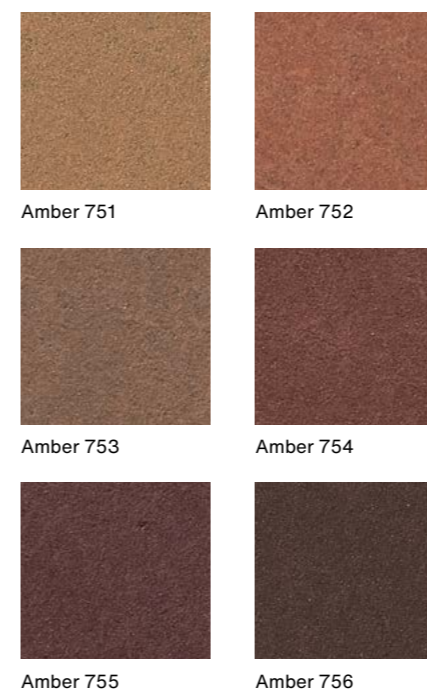

TERRA

Earthy, warm atmosphere.
The finely coordinated colours
are reminiscent of earthy
tones and give the building
shell an earthy, natural look.

TERRA

Terra is a naturally dried grey fibre cement panel with a translucent, strongly pigmented surface. The name Terra represents the epitome of the character for the earthy warm tones.

Without noticeably large colour gradations, Terra manages to go from a light to a very dark brown with 6 tones, while preserving the harmony of the colour family. The finely balanced colours are reminiscent of earth tones and give the building envelope an earthy, natural look. Terra allows buildings to merge with their natural surroundings, giving them an approachable warmth and comfort without losing their strength and expressiveness.

Inspiration atelier 522.

Technical data

Panels

The panel is coloured through in grey.
Coating: Translucent with strong pigmentation

Panel format

Swisspearl Largo:
Maximum usable format 3050 x 1250 mm,
panel thickness 8 mm; 12 mm panels
only available in the format 2510 x 1250 mm

For a detailed summary of the sizing and color options, please refer to our delivery program.

Colours

6 standard colours.
All colours available with HR coating
on request

Mounting

Visible on wooden substructure: