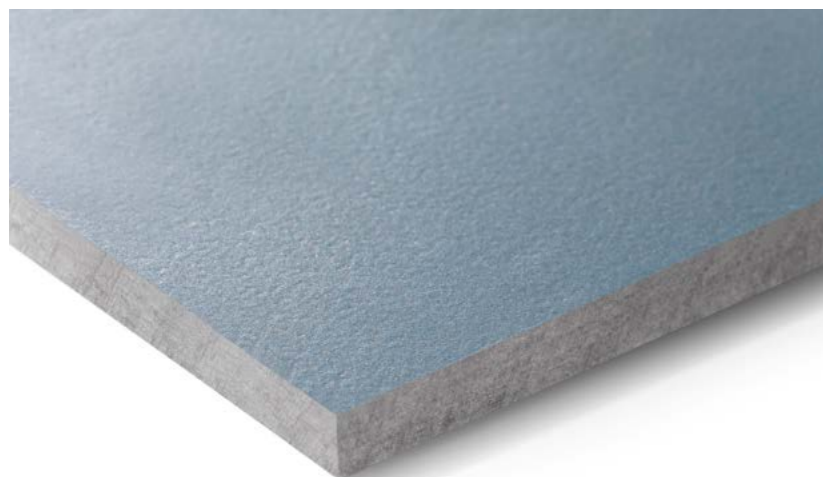

NOBILIS

Natural elegance through authenticity.
The translucent, slightly pigmented
surface highlights the fibre cement texture
in all its natural beauty and elegance.

NOBILIS

Nobilis is a grey panel with a translucent, lightly pigmented surface that highlights the fibre cement texture in all its natural beauty and elegance. The colour family combines 13 shades of brown, blue, green and grey, both warmer and cooler hints of grey. The sophisticated shades of Nobilis create an effortless aesthetic and elegant lightness.

As a naturally dried and lightly pigmented fibre cement panel, Nobilis is restrained and precisely because of this becomes an aesthetic eye-catcher. Whether deliberate combinations of soft grey tones or expressiveness through unity – Nobilis lends simple elegance to facades and interiors.

All shades of the Nobilis colour family are also available with a highly resistant coating that offers greater scratch resistance and protection against heavy soiling and graffiti.

House XL, Pot na Črnile, Slovenia. Architect: SONO Arhitekti, Lokavec, Slovenia. Photographer: Meraner & Hauser OHG / SNC, Bozen, Italy.

Technical data

Panels

The panel is coloured through in grey.
Coating: Translucent with slight pigmentation

Panel format

Swisspearl Largo:
Maximum usable format 3050 x 1250 mm,
panel thickness 8 mm; 12 mm panels
only available in the format 2510 x 1250 mm